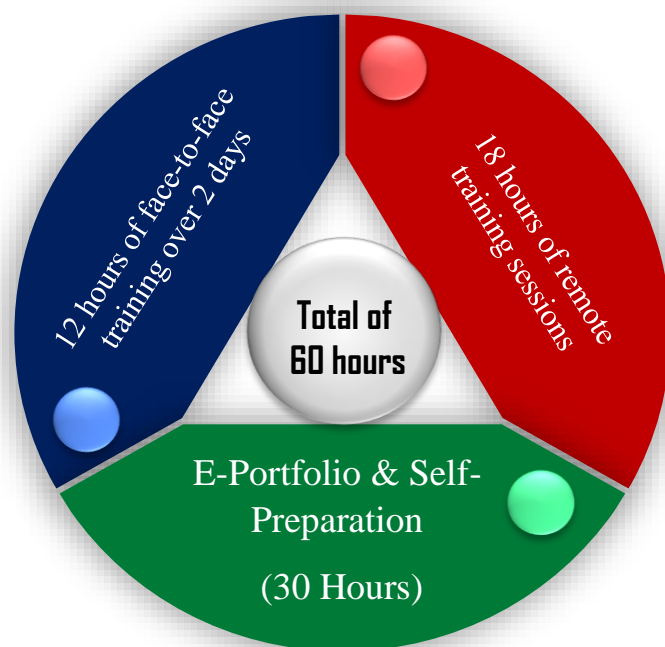

Total Hours

Who Can Join?

The program is open to participants from **inside and outside Lebanon**.

Course Fees:

The total cost of the MCC program is $1,000, which can be paid conveniently in three installments

For Registration: <https://educaterpro.almakassed.edu.lb/certified-coach-by-microsoft-training-program/>

For details:

✉ educaterpro@almakassed.edu.lb

☎ +961 71 300 649